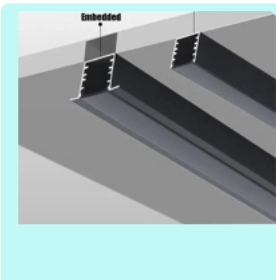

Profile Lights

12V 200W/300W/400W Power Supply

Max drive 20m LED Strip(3-30 Strip)

Max drive 30m LED Strip(3-30 Strip)

Max drive 40m LED Strip(3-32 Strip)

MODEL	Power	Input	Output	Size
200-12	200W Max	100-265V 50-60Hz	12V 36.6A	178*102*22mm
300-12	300W Max	176-264V 50-60Hz	12V 25A	200*102*22mm
400-12	400W Max	176-264V 50-60Hz	12V 33.3A	240*102*22mm