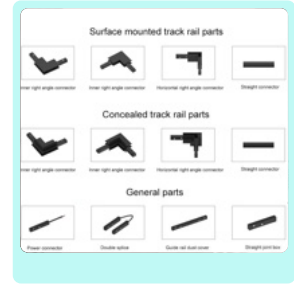

Spotlight & Downlights

Spotlight & Downlights

Spotlight & Downlights

Indoor Wall Light

Indoor Wall Light

Indoor Wall Light

Indoor Wall Light

Magnetic Track light