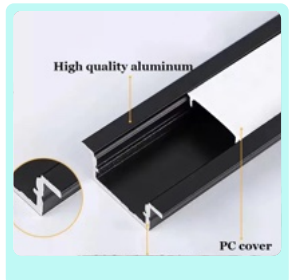

Profile Lights

12V 200W/300W/400W Power Supply

Max drive 20m LED Strip(3-30 Strip)

Max drive 30m LED Strip(3-30 Strip)

Max drive 40m LED Strip(3-32 Strip)

MODEL	Power	Input	Output	Size
200-12	200W Max	100-265V 50-60Hz	12V 36.6A	178*102*22mm
300-12	300W Max	176-264V 50-60Hz	12V 25A	200*102*22mm
400-12	400W Max	176-264V 50-60Hz	12V 33.3A	240*102*22mm