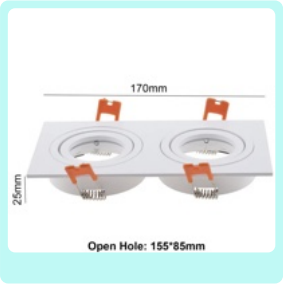

Spotlight & Downlights